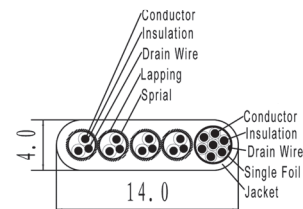

Wiring diagram

Type A PIN	Signal Assignment	Type A PIN
1 red		red 1
2 earth		earth 2
3 white		white 3
4 blue		blue 4
5 earth		earth 5
6 white		white 6
7 green		green 7
8 earth		earth 8
9 white		white 9
10 brown		brown 10
11 earth		earth 11
12 white		white 12
13 green	CEC	green 13
14 gray		gray 14
15 orange	SCL	orange 15
16 purple	SDA	purple 16
17 white	DDC/CEC Ground	white 17
18 red	+5 Volts Power	red 18
19 yellow	Hot Plug Detect	yellow 19

10 Years Warranty **OFC** **24 Carat Gold** **2x**
Designed in Germany   High-Quality Assurance   99,99% Oxygen Free Copper   Anti Resistance Connections   Cable Shielding