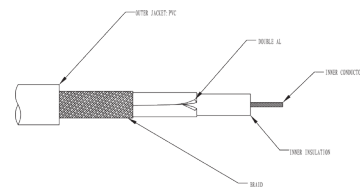

Cross section