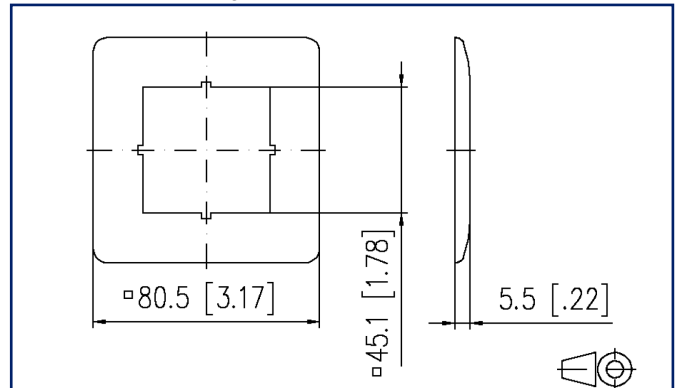

### Cover plate 80 x 80 mm pure white, E-DAT C6

Page 1/4

P/N

816718-0102-I

EAN 4250184110378

2023/04/04

Version: K

## Illustrations

Dimensional drawing

See enlarged drawings at the end of document

#### General Data

Mechanical measurement according to MICE	M1
Ingress measurement according to MICE	I1
Climatic measurement according to MICE	C1
Electromagnetic measurement according to MICE	E3
Design	cover
Mounting style	Raceway-mounted to flush-mounted
Color	Pure white RAL 9010
Dimensions	
Dimension (L x W x H)	5.5 mm x 80.5 mm x 80.5 mm
Dimension (L x W x H)	0.217 in. x 3.169 in. x 3.169 in.