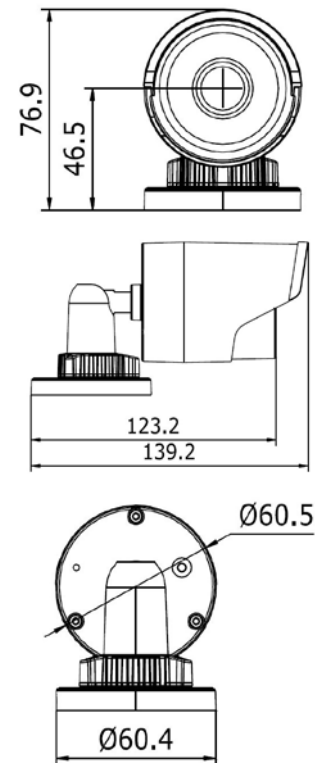

*For the wireless operation a separate power supply (12V 1.5A) is needed

Features:

- Up to 2 megapixel (1920 × 1080) resolution
- Angle of view: 85°(4mm lens)
- 3D DNR / DWDR / BLC
- Standard video compression with high compression ratio
- Progressive scan CMOS
- Built-in Micro SD/SDHC/SDXC card slot, up to 64 GB
- Built-in IR Illuminators up to 30 meters
- Support Wi-Fi (IEEE802.11b/g, 802.11n Draft), WPS connection
- Removable IR-cut Filter with auto switch for Day & Night Function
- PoE (Power over Ethernet) 802.3af
- Weather-proof IP66 rated housing
- Support dual stream, and the sub-stream for mobile surveillance
- Electronic shutter for different surveillance environments
- Other functions: heartbeat, mirror, reset button, etc.
- Compact design, Built-in bracket

Dimensions:

Content: Camera, CD, QIG, drill template, screws