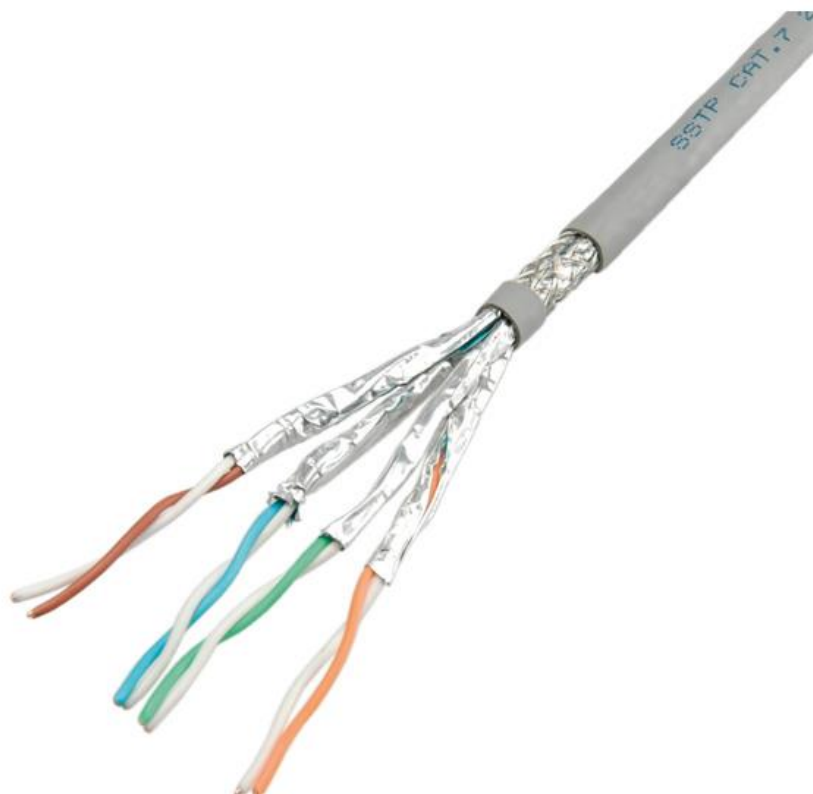

Datenblatt - Fiche technique - Data sheet

21.15.0882

ROLINE S/FTP Kabel, Kat. 6a, Litze, 300 m

ROLINE Câble S/FTP rigide Cat.6a fils tressés, 300 m

ROLINE S/FTP Cable Cat.6a, Stranded, 300 m

SCALE 8/1

SCALE 1/2

SCALE 1/1

roline S/FTP PATCH CABLE 26AWG 4PR ANSI/TIA 568C.2 CAT.6a XXXXXX-X

Specifications:

1. Wiring : T568B
2. Copper conductor : 26AWG
3. XXXXXX-X : Batch Number
4. Print legend : grey cable with blue print in
5. Jacket Material: PVC
6. Conductor OD:
 - Blue & White/Blue: 1.03 ± 0.01
 - Green & White/Green: 1.03 ± 0.01
 - Orange & White/ Orange: 1.03 ± 0.01
 - Brown & White/ Brown: 1.03 ± 0.01
7. Please add the meter printing
0001 - 0002 - 0003.....9999 at the end of patch cord if they
will be shipped as cable products
(Please be noted the printing without "M")

Item no.	21.15.0882		
Description	ROLINE Cat. 6a S/FTP LAN Cable, stranded, 300m, grey		
"#": Matching DIM.	DRAWING	19. Au1. 2014	byz
"*": Important DIM.	CHECK	19. Au1. 2014	Jane
Others General DIM.	APPROVAL	19. Au1. 2014	Frank
		DATE	NAME
GENERAL TOLERANCE OF DIMENSIONS	SCALE	1/1 (A4)	UNIT mm
X.XXX ±0.005 X.XX ±0.05 X.X ±0.1		DRAWING NO.	
		DRAWING CLASSIFICATION	S SHEET 1 OF 1