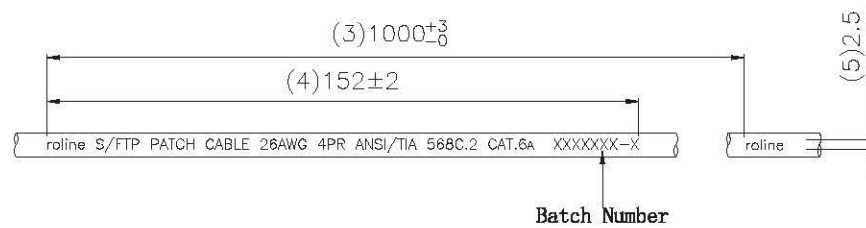

Datenblatt - Fiche technique - Data sheet

21.15.0882

ROLINE S/FTP Kabel, Kat. 6a, Litze, 300 m

ROLINE Câble S/FTP rigide Cat.6a fils tressés, 300 m

ROLINE S/FTP Cable Cat.6a, Stranded, 300 m

SCALE 8/1

SCALE 1/2

SCALE 1/1

roline S/FTP PATCH CABLE 26AWG 4PR ANSI/TIA 568C.2 CAT.6a XXXXXX-X

Specifications:

1. Wiring : T568B
2. Copper conductor : 26AWG
3. XXXXXX-X : Batch Number
4. Print legend : grey cable with blue print in
5. Jacket Material: PVC
6. Conductor OD:
 - Blue & White/Blue: 1.03 ± 0.01
 - Green & White/Green: 1.03 ± 0.01
 - Orange & White/ Orange: 1.03 ± 0.01
 - Brown & White/ Brown: 1.03 ± 0.01
7. Please add the meter printing
0001 - 0002 - 0003.....9999 at the end of patch cord if they
will be shipped as cable products
(Please be noted the printing without "M")

Item no.	21.15.0882		
Description	ROLINE Cat. 6a S/FTP LAN Cable, stranded, 300m, grey		
"#": Matching DIM.	DRAWING	19. Au1. 2014	byz
"*": Important DIM.	CHECK	19. Au1. 2014	Jane
Others General DIM.	APPROVAL	19. Au1. 2014	Frank
		DATE	NAME
GENERAL TOLERANCE OF DIMENSIONS	SCALE	1/1 (A4)	UNIT mm
X.XXX ±0.005 X.XX ±0.05 X.X ±0.1		DRAWING NO.	
		DRAWING CLASSIFICATION	S SHEET 1 OF 1