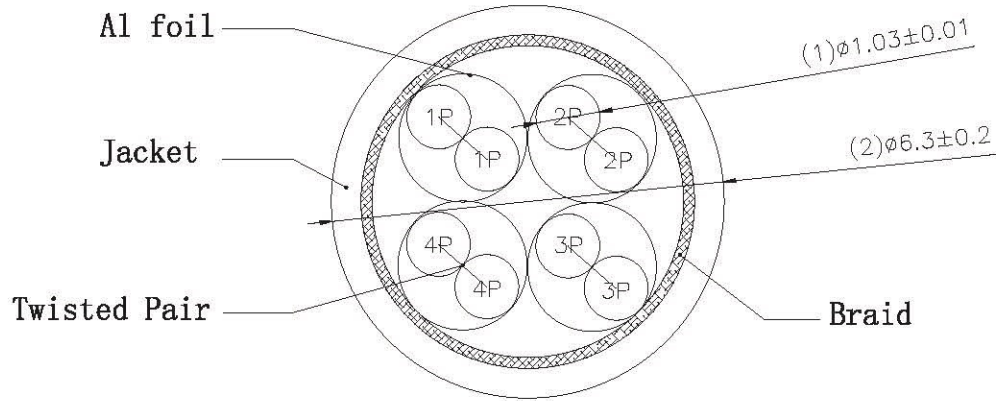

Datenblatt - Fiche technique - Data sheet

21.15.0882

ROLINE S/FTP Kabel, Kat. 6a, Litze, 300 m

ROLINE Câble S/FTP rigide Cat.6a fils tressés, 300 m

ROLINE S/FTP Cable Cat.6a, Stranded, 300 m

SCALE 8/1

SCALE 1/2

SCALE 1/1

roline S/FTP PATCH CABLE 26AWG 4PR ANSI/TIA 568C.2 CAT.6a XXXXXX-X

Specifications:

1. Wiring : T568B
2. Copper conductor : 26AWG
3. XXXXXX-X : Batch Number
4. Print legend : grey cable with blue print in
5. Jacket Material: PVC
6. Conductor OD:
 - Blue & White/Blue: 1.03 ± 0.01
 - Green & White/Green: 1.03 ± 0.01
 - Orange & White/ Orange: 1.03 ± 0.01
 - Brown & White/ Brown: 1.03 ± 0.01
7. Please add the meter printing
0001 - 0002 - 0003.....9999 at the end of patch cord if they
will be shipped as cable products
(Please be noted the printing without "M")

Item no.	21.15.0882		
Description	ROLINE Cat. 6a S/FTP LAN Cable, stranded, 300m, grey		
"#": Matching DIM.	DRAWING	19. Au1. 2014	byz
"*": Important DIM.	CHECK	19. Au1. 2014	Jane
Others General DIM.	APPROVAL	19. Au1. 2014	Frank
		DATE	NAME
GENERAL TOLERANCE OF DIMENSIONS	SCALE	1/1 (A4)	UNIT mm
X.XXX ±0.005 X.XX ±0.05 X.X ±0.1		DRAWING NO.	
		DRAWING CLASSIFICATION	S SHEET 1 OF 1