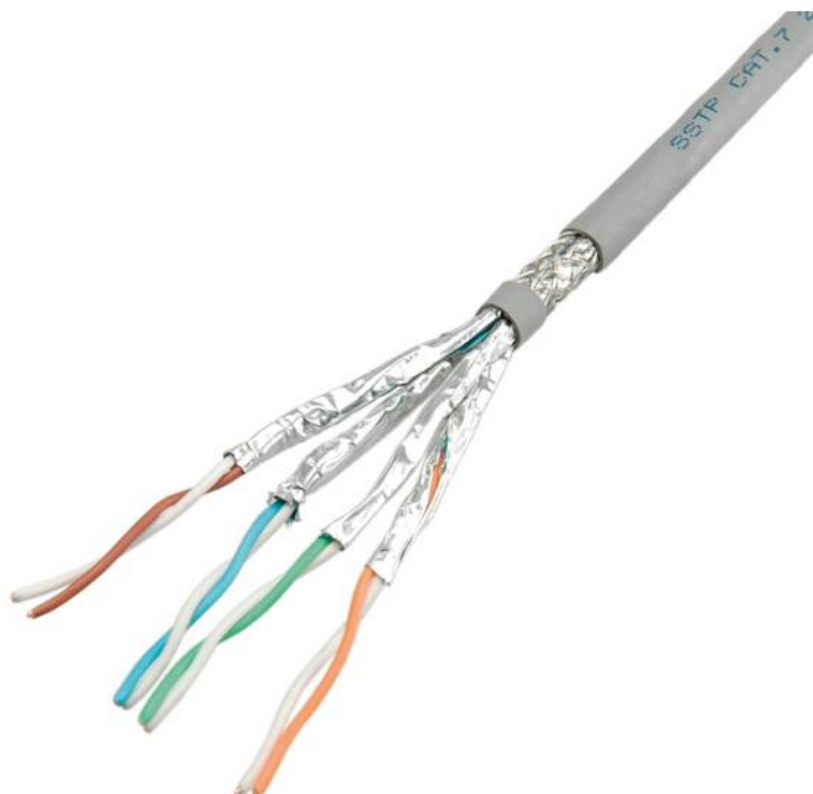

Datenblatt - Fiche technique - Data sheet

**21.15.0001**

ROLINE S/FTP-(PiMF-) Kabel Kat.7 Massivdraht, AWG23, 100m

ROLINE Câble S/FTP (PiMF) Cat. 7 rigide, 100m

ROLINE S/FTP PiMF Cable Cat.7, Solid Wire, 100m

C

SCALE 1/1

roline S/FTP INSTALL CABLE 23AWG 4PR IEC61156-5 600MHz XXXXXX-X XXXXM

21.15.0001	100M	grey
21.15.0003	305M	grey

**Specifications:**

- 1.Wiring:T568B
- 2.Copper conductor:23AWG
- 3.XXXXXX-X: Batch Number
- 4.XXXXM: Cable length
- 5.Print legend: Black cable with white printing all other cable with blue printing
- 6.Material of jacket: PVC