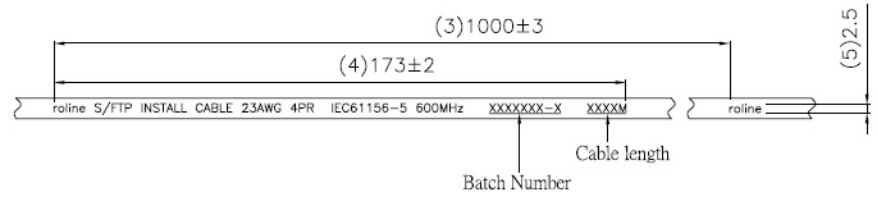

Datenblatt - Fiche technique - Data sheet

**21.15.0001**

ROLINE S/FTP-(PiMF-) Kabel Kat.7 Massivdraht, AWG23, 100m

ROLINE Câble S/FTP (PiMF) Cat. 7 rigide, 100m

ROLINE S/FTP PiMF Cable Cat.7, Solid Wire, 100m

1 2 3 4 5 6

A

A

SCALE 8/1

B

B

SCALE 1/2

C

C

SCALE 1/1

roline S/FTP INSTALL CABLE 23AWG 4PR IEC61156-5 600MHz XXXXXX-X XXXXM

21.15.0001	100M	grey
21.15.0003	305M	grey

**Specifications:**

- 1.Wiring:T568B
- 2.Copper conductor:23AWG
- 3.XXXXXX-X: Batch Number
- 4.XXXXM: Cable length
- 5.Print legend: Black cable with white printing all other cable with blue printing
- 6.Material of jacket: PVC

NO.	DESCRIPTION	P/N.	MATERIAL	Q'TY
*#*: Matching DIM.	DRAWING	06.SEP.2013	CONNIE	<b>rotronic</b>
**: Important DIM.	CHECK	06.SEP.2013	MAER	
Others General DIM.	APPROVAL	06.SEP.2013	FRANK	
GENERAL TOLERANCE OF DIMENSIONS		DATE	NAME	ITEM NO.: 21.15.XXXXAR
X.XXX ±0.005	X.XX ±0.05	SCALE	UNIT	roline-S/FTP Solid-C7-CABLE
X.X ±0.1		1/1 (A4)	mm	
		DRAWING NO.		A2
		DRAWING CLASSIFICATION		
		S	SHEET	1 OF 1