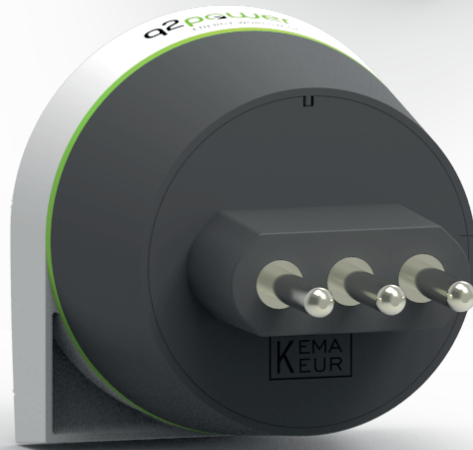

# EARTHED 3-POLE ADAPTER EUROPE TO ITALY POWER ALL YOUR DEVICES

**INPUT**  
EUROPE (SCHUKO)

2-POLE

3-POLE

**OUTPUT**  
PLUG STANDARD L

Besides Italy, other 8 countries around the globe have the socket standard that accepts the 3-pole Italian plug, which is the plug standard L.

**FURTHER SPECIFICATIONS**

Safety approved (IEC 60884)  
KEMA-KEUR certification  
Suitable for earthed and unearthed plugs

Input voltage: 100V - 250V  
Max. load: 10A  
Power rating:  
100V - 1000W/250V - 2500W

**WEIGHT & DIMENSIONS**

Product: 60 g / L 5.5 W 5.5 H 7.8 cm  
Packaging: 100 g / L 6.4 W 6.4 H 8 cm

**PACKAGING UNIT**

Master: 20  
Dimensions master: 33 x 14 x 18.5 cm

Made in China

PRODUCT	ARTICLE-NO.	EAN-CODE
Europe to Italy	1.200140	7640167560516