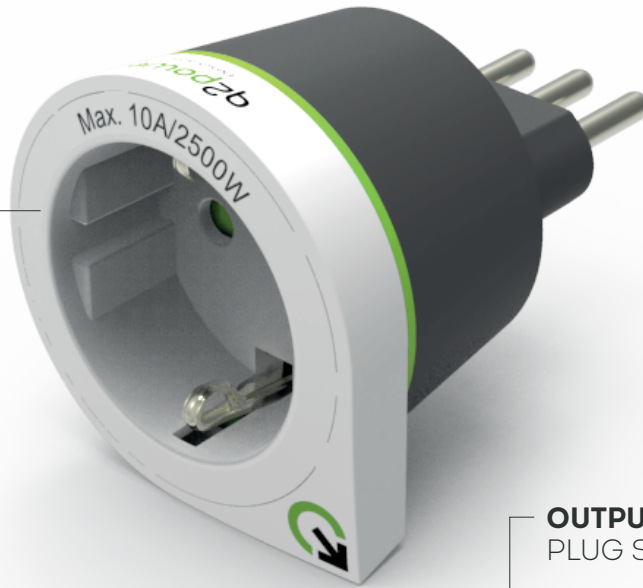

# EARTHED 3-POLE ADAPTER EUROPE TO ITALY POWER ALL YOUR DEVICES

**INPUT**  
EUROPE (SCHUKO)

2-POLE

3-POLE

**OUTPUT**  
PLUG STANDARD L

Besides Italy, other 8 countries around the globe have the socket standard that accepts the 3-pole Italian plug, which is the plug standard L.

**FURTHER SPECIFICATIONS**

Safety approved (IEC 60884)  
KEMA-KEUR certification  
Suitable for earthed and unearthed plugs

Input voltage: 100V - 250V  
Max. load: 10A  
Power rating:  
100V - 1000W/250V - 2500W

**WEIGHT & DIMENSIONS**

Product: 60 g / L 5.5 W 5.5 H 7.8 cm  
Packaging: 100 g / L 6.4 W 6.4 H 8 cm

**PACKAGING UNIT**

Master: 20  
Dimensions master: 33 x 14 x 18.5 cm

Made in China

PRODUCT	ARTICLE-NO.	EAN-CODE
Europe to Italy	1.200140	7640167560516