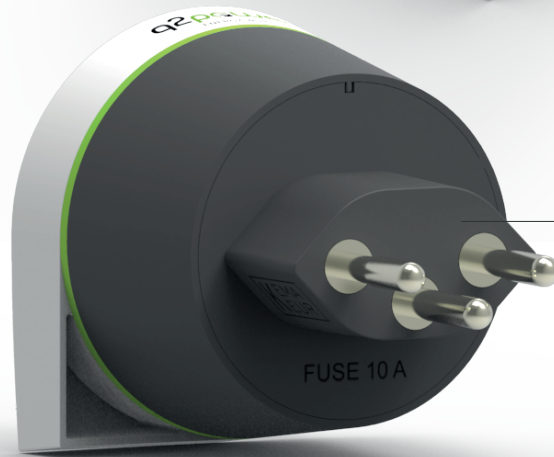

EARTHED 3-POLE ADAPTER

EUROPE TO SWITZERLAND

POWER ALL YOUR DEVICES

INPUT
EUROPE (SCHUKO)

2-POLE

3-POLE

OUTPUT
PLUG STANDARD J

Besides Switzerland other 5 countries around the globe have the socket standard that accepts the 3-pole Switzerland plug, which is the plug standard J.

FURTHER SPECIFICATIONS

Safety approved (IEC 60884)
KEMA-KEUR certification
Suitable for earthed and unearthed plugs
Integrated fuse

Input voltage: 100V - 250V
Max. load: 10A
Power rating:
100V - 1000W/250V - 2500W

WEIGHT & DIMENSIONS

Product: 67 g / L 5.5 W 5.5 H 7.9 cm
Packaging: 100 g / L 6.4 W 6.4 H 8 cm

PACKAGING UNIT

Master: 20
Dimensions master: 33 x 14 x 18.5 cm

Made in China

PRODUCT	ARTICLE-NO.	EAN-CODE
Europe to Switzerland	1.200130	7640167560356