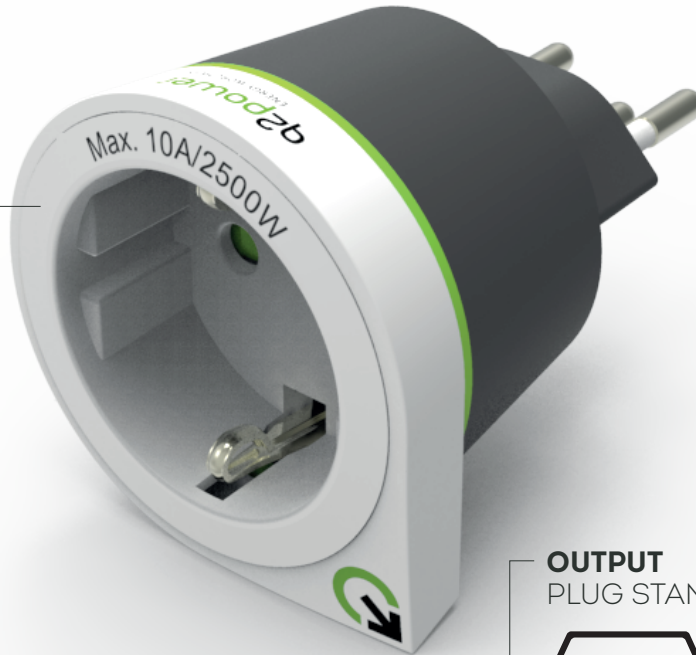

EARTHED 3-POLE ADAPTER

EUROPE TO SWITZERLAND

POWER ALL YOUR DEVICES

INPUT
EUROPE (SCHUKO)

2-POLE

3-POLE

OUTPUT
PLUG STANDARD J

Besides Switzerland other 5 countries around the globe have the socket standard that accepts the 3-pole Switzerland plug, which is the plug standard J.

FURTHER SPECIFICATIONS

Safety approved (IEC 60884)
KEMA-KEUR certification
Suitable for earthed and unearthed plugs
Integrated fuse

Input voltage: 100V - 250V
Max. load: 10A
Power rating:
100V - 1000W/250V - 2500W

WEIGHT & DIMENSIONS

Product: 67 g / L 5.5 W 5.5 H 7.9 cm
Packaging: 100 g / L 6.4 W 6.4 H 8 cm

PACKAGING UNIT

Master: 20
Dimensions master: 33 x 14 x 18.5 cm

Made in China

PRODUCT	ARTICLE-NO.	EAN-CODE
Europe to Switzerland	1.200130	7640167560356