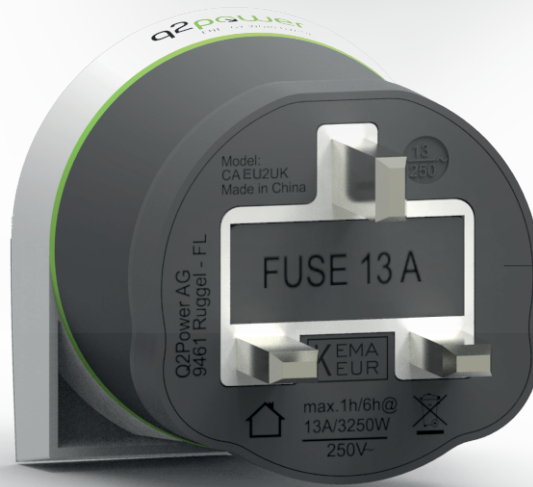

EARTHED 3-POLE ADAPTER

EUROPE TO UNITED KINGDOM

POWER ALL YOUR DEVICES

INPUT
EUROPE (SCHUKO)

2-POLE

3-POLE

OUTPUT
PLUG STANDARD G

Besides the UK, other 50 countries around the globe have the socket standard that accepts the 3-pole UK plug, which is the plug standard G.

FURTHER SPECIFICATIONS

Safety approved (IEC 60884)
KEMA-KEUR certification
Suitable for earthed and unearthed plugs

Input voltage: 100V - 250V
Max. load: 13A
Power rating:
100V - 1300W/250V - 3250W
Integrated fuse

WEIGHT & DIMENSIONS

Product: 87 g / L 5.5 W 5.5 H 7.7 cm
Packaging: 100 g / L 6.4 W 6.4 H 8 cm

PACKAGING UNIT

Master: 20
Dimensions master: 33 x 14 x 18.5 cm

Made in China

PRODUCT	ARTICLE-NO.	EAN-CODE
Europe to United Kingdom	1.200100	7640167560325