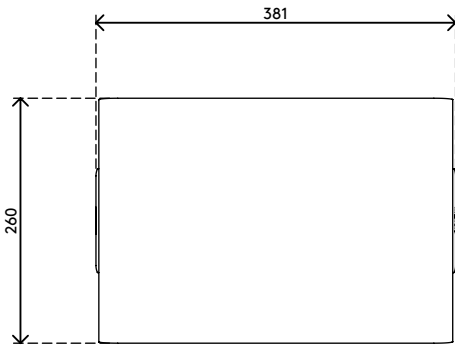

45.223

Addit Bento® ergonomic desk set 223

Everyone can now enjoy a neat desk and healthy posture: the Addit Bento® ergonomic desk set is a full package of products that are made for each other. This set turns a nice desk into an ergonomic workstation that's comfortable and practical. Designed by Robert Bronwasser.

- The ergonomic desk set contains the Addit Bento® ergonomic toolbox and Addit Bento® adjustable monitor riser
- When not in use, the ergonomic toolbox nicely fits inside the monitor riser for a tidy look and a 'clean desk'
- Offers ergonomic and practical benefits for any type of workstation
- The Addit Bento® ergonomic toolbox neatly stores your office utensils, documents (A4) and devices (up to 12")
- and can be used as a notebook stand, tablet stand or in-line document holder
- Addit Bento® adjustable monitor riser is suitable for monitors up to 20 kg and is made of sturdy steel with a durable, matt powder coating
- For further technical specifications, please consult the individual sell sheets of Addit Bento® ergonomic toolbox and Addit Bento® adjustable monitor riser

addit

20 kg

Addit Bento® ergonomic desk set 223

2017/10/16

45.223

 404 x 284 x 112 mm

 1 pcs

 black