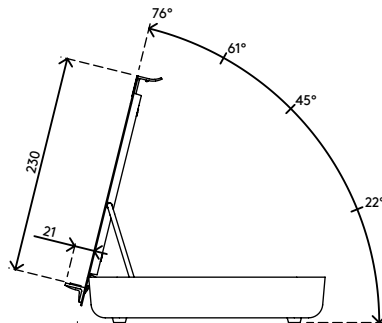

- The ergonomic desk set contains the Addit Bento® ergonomic toolbox and Addit Bento® adjustable monitor riser
- When not in use, the ergonomic toolbox nicely fits inside the monitor riser for a tidy look and a 'clean desk'
- Offers ergonomic and practical benefits for any type of workstation
- The Addit Bento® ergonomic toolbox neatly stores your office utensils, documents (A4) and devices (up to 12")
- and can be used as a notebook stand, tablet stand or in-line document holder
- Addit Bento® adjustable monitor riser is suitable for monitors up to 20 kg and is made of sturdy steel with a durable, matt powder coating
- For further technical specifications, please consult the individual sell sheets of Addit Bento® ergonomic toolbox and Addit Bento® adjustable monitor riser

addit

20 kg

Addit Bento® ergonomic desk set 223

2017/10/16

45.223

 404 x 284 x 112 mm

 1 pcs

 black