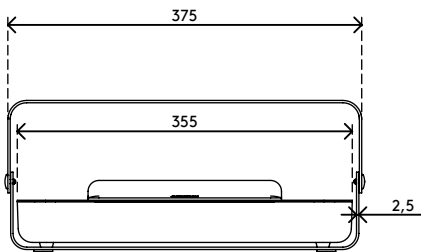

- The ergonomic desk set contains the Addit Bento® ergonomic toolbox and Addit Bento® adjustable monitor riser
- When not in use, the ergonomic toolbox nicely fits inside the monitor riser for a tidy look and a 'clean desk'
- Offers ergonomic and practical benefits for any type of workstation
- The Addit Bento® ergonomic toolbox neatly stores your office utensils, documents (A4) and devices (up to 12")
- and can be used as a notebook stand, tablet stand or in-line document holder
- Addit Bento® adjustable monitor riser is suitable for monitors up to 20 kg and is made of sturdy steel with a durable, matt powder coating
- For further technical specifications, please consult the individual sell sheets of Addit Bento® ergonomic toolbox and Addit Bento® adjustable monitor riser

addit

20 kg

Addit Bento® ergonomic desk set 223

2017/10/16

45.223

 404 x 284 x 112 mm

 1 pcs

 black