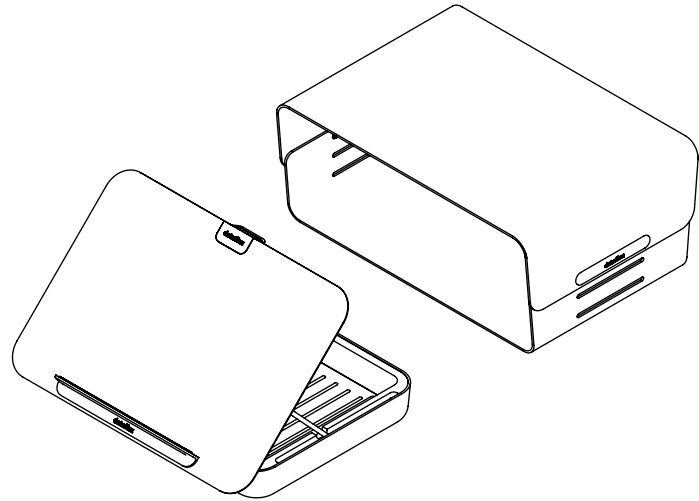

45.223

Addit Bento® ergonomic desk set 223

Everyone can now enjoy a neat desk and healthy posture: the Addit Bento® ergonomic desk set is a full package of products that are made for each other. This set turns a nice desk into an ergonomic workstation that's comfortable and practical. Designed by Robert Bronwasser.

- The ergonomic desk set contains the Addit Bento® ergonomic toolbox and Addit Bento® adjustable monitor riser
- When not in use, the ergonomic toolbox nicely fits inside the monitor riser for a tidy look and a 'clean desk'
- Offers ergonomic and practical benefits for any type of workstation
- The Addit Bento® ergonomic toolbox neatly stores your office utensils, documents (A4) and devices (up to 12")
- and can be used as a notebook stand, tablet stand or in-line document holder
- Addit Bento® adjustable monitor riser is suitable for monitors up to 20 kg and is made of sturdy steel with a durable, matt powder coating
- For further technical specifications, please consult the individual sell sheets of Addit Bento® ergonomic toolbox and Addit Bento® adjustable monitor riser

addit

20 kg

Addit Bento® ergonomic desk set 223

2017/10/16

45.223

 404 x 284 x 112 mm

 1 pcs

 black