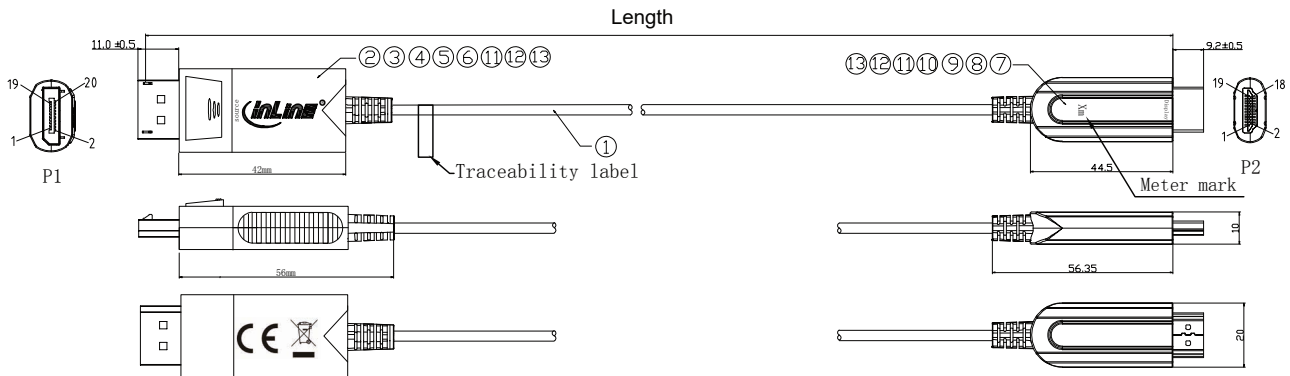

## INLINE® DISPLAYPORT TO HDMI AOC CONVERTER CABLE, 4K/60HZ

**DisplayPort 1.2 male to HDMI 2.0b A male hybrid cable, hybrid active optical cable (AOC)**

- DP 1.2 standard
- Source: DisplayPort male plug with interlock
- Display: HDMI A male plug
- Plug and Play - no drivers needed
- Gold plated contacts
- Metal housing plugs
- AOC-cable: Converts electrical data signals to optical signals
- 4 cores OM3 multimode fiber (high speed data) & 7 wired copper (power and low speed data)
- Round cable black PVC jacket, OD: 5.2 mm
- Bending radius > 20 mm
- Bandwith up to 18 Gb/s
- Supports resolutions up to 3840x2160@60Hz  
4096x2160@60Hz / 4:4:4
- Integrated HDMI Ethernet Channel (HEC) for Network data transfer up to 100 Mb/s
- Supports 3D / HDCP2.2 / EDID / ARC / CEC
- HDR is not supported
- Operation temperature: 0°C - +50°C
- Storage temperature: -20°C - +70°C

Art. Nr.	Length	EAN
17180A	10 m	4043718303939
17180B	15 m	4043718303946
17180C	20 m	4043718303953
17180D	25 m	4043718303960
17180F	50 m	4043718303977

## INLINE® DISPLAYPORT TO HDMI AOC CONVERTER CABLE, 4K/60HZ

- Bandwith up to 18 Gbps
- 3840×2160@60Hz 4096×2160@60Hz resolution 4:4:4
- Integrated HDMI Ethernet Channel(HEC) for Network data transfer up to 100Mbit/s
- Supports 3D/HDCP2.2/EDID/ARC/CEC
- HDR is not supported
- Round cable Black PVC jacket OD:4.5mm±0.10
- Operation temperature : 0°C - +50°C
- Storage temperature : -20°C - +70°C
- ROHS 2.0 and REACH compliant
- CE EMC certificate