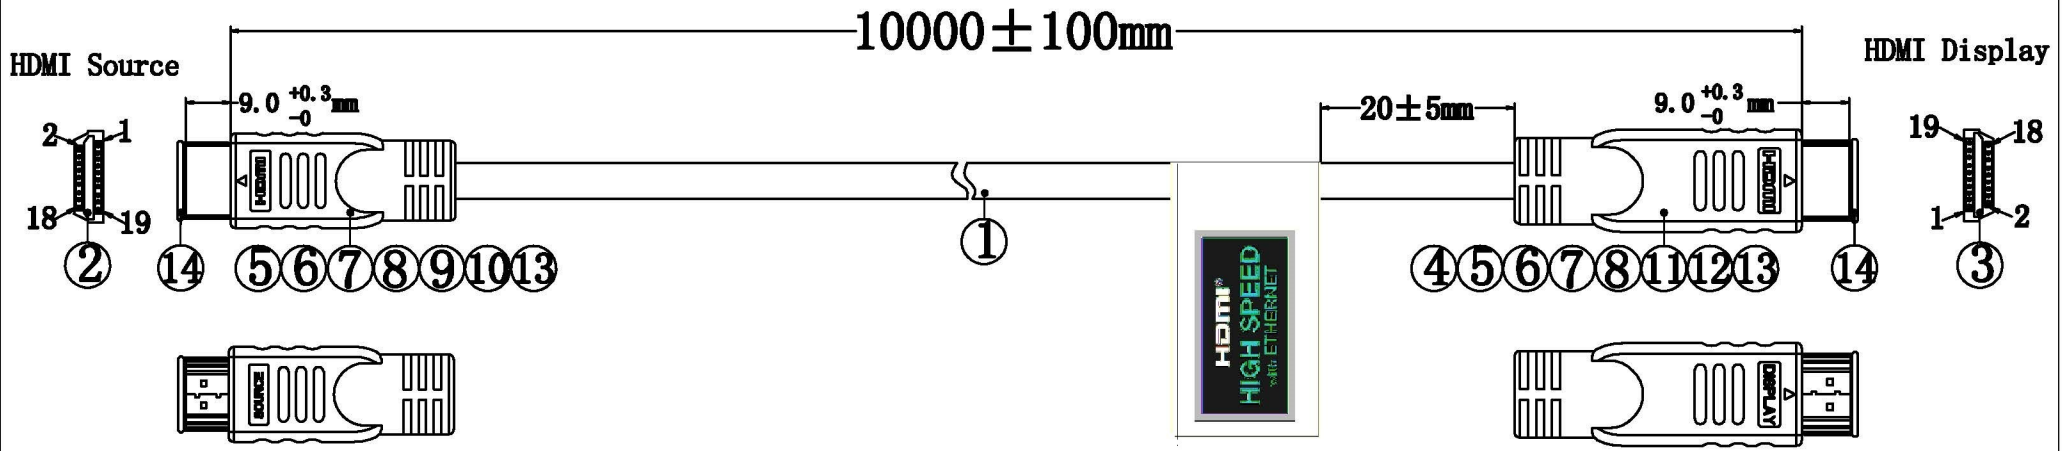

Datenblatt - Fiche technique - Data sheet

14.01.3430

ROLINE HDMI 4K2K Verlängerungskabel, aktiv, ST/ST, 10m,

ROLINE Rallonge HDMI 4K2K, active, M/M, 10m,

ROLINE HDMI 4K2K Extension Active Cable, M/M, 10m,

①	Cable	UL20276(1p*26#+A+D+M)*5C+4C*26#+MY+AL+D+B 128 aluminum OD:8.5 black Printing: High Speed HDMI™ Cable with Ethernet E119932-T 兄 AWM STYLE 80°C 30V VW-1
②	Connector	HDMI 19P M Gold plated
③	Connector	HDMI 19P M Gold plated 1.6mm splint spacing
④	Module	PRE 1693 module
⑤	Tin line	Lead-free green wire OD: 0.8 1000 g
⑥	Tube (1)	Black shrink-heat tube OD: 1.0mm
⑦	Tube (2)	Black shrink-heat tube OD: 3.0mm
⑧	Inner mold	LD-PE
⑨	Mask tape	1.8cm
⑩	Copper foil	2.2cm copper foil
⑪	Mask tape	2.5cm
⑫	Copper foil	2.7cm copper foil
⑬	Outer mold	Black PVC A813 60P
⑭	Dust cover	Dust cover PE material

PCB PIN needle position:

Pin Out

	SCALE: NO.	UNIT: MM	VERSION: A/0	
	NAME:			
DATE: 2014/12/11			Description	ROLINE HDMI 4K2K Extension Active Cable 10m, black