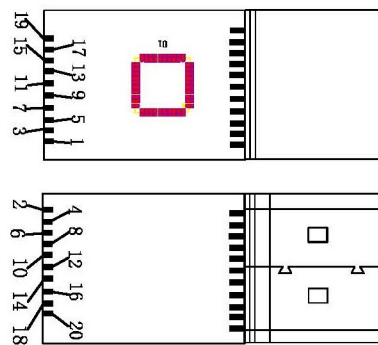

Datenblatt - Fiche technique - Data sheet

14.01.3430

ROLINE HDMI 4K2K Verlängerungskabel, aktiv, ST/ST, 10m,

ROLINE Rallonge HDMI 4K2K, active, M/M, 10m,

ROLINE HDMI 4K2K Extension Active Cable, M/M, 10m,

①	Cable	UL20276(1p*26#+A+D+M)*5C+4C*26#+MY+AL+D+B 128 aluminum OD:8.5 black Printing: High Speed HDMI™ Cable with Ethernet E119932-T 兄 AWM STYLE 80°C 30V VW-1
②	Connector	HDMI 19P M Gold plated
③	Connector	HDMI 19P M Gold plated 1.6mm splint spacing
④	Module	PRE 1693 module
⑤	Tin line	Lead-free green wire OD: 0.8 1000 g
⑥	Tube (1)	Black shrink-heat tube OD: 1.0mm
⑦	Tube (2)	Black shrink-heat tube OD: 3.0mm
⑧	Inner mold	LD-PE
⑨	Mask tape	1.8cm
⑩	Copper foil	2.2cm copper foil
⑪	Mask tape	2.5cm
⑫	Copper foil	2.7cm copper foil
⑬	Outer mold	Black PVC A813 60P
⑭	Dust cover	Dust cover PE material

PCB PIN needle position:

Pin Out

	SCALE: NO.	UNIT: MM	VERSION: A/0	
	NAME:			
DATE: 2014/12/11			Description	ROLINE HDMI 4K2K Extension Active Cable 10m, black