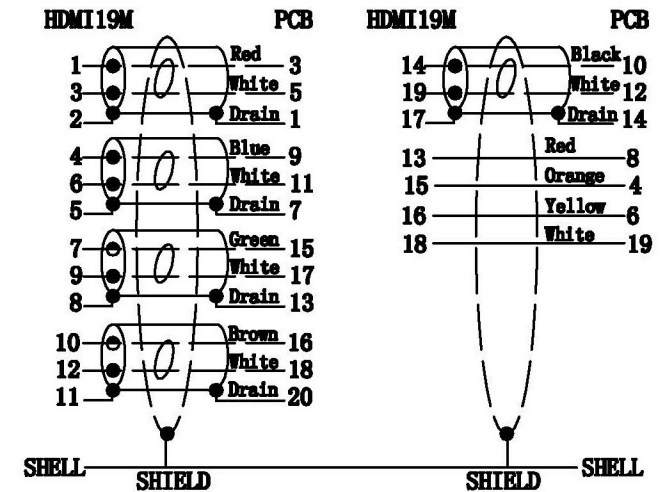

Datenblatt - Fiche technique - Data sheet

14.01.3430

ROLINE HDMI 4K2K Verlängerungskabel, aktiv, ST/ST, 10m,

ROLINE Rallonge HDMI 4K2K, active, M/M, 10m,

ROLINE HDMI 4K2K Extension Active Cable, M/M, 10m,

①	Cable	UL20276(1p*26#+A+D+M)*5C+4C*26#+MY+AL+D+B 128 aluminum OD:8.5 black Printing: High Speed HDMI™ Cable with Ethernet E119932-T 兄 AWM STYLE 80°C 30V VW-1
②	Connector	HDMI 19P M Gold plated
③	Connector	HDMI 19P M Gold plated 1.6mm splint spacing
④	Module	PRE 1693 module
⑤	Tin line	Lead-free green wire OD: 0.8 1000 g
⑥	Tube (1)	Black shrink-heat tube OD: 1.0mm
⑦	Tube (2)	Black shrink-heat tube OD: 3.0mm
⑧	Inner mold	LD-PE
⑨	Mask tape	1.8cm
⑩	Copper foil	2.2cm copper foil
⑪	Mask tape	2.5cm
⑫	Copper foil	2.7cm copper foil
⑬	Outer mold	Black PVC A813 60P
⑭	Dust cover	Dust cover PE material

PCB PIN needle position:

Pin Out

	SCALE: NO.	UNIT: MM	VERSION: A/0	
	NAME:			
DATE: 2014/12/11			Description	ROLINE HDMI 4K2K Extension Active Cable 10m, black