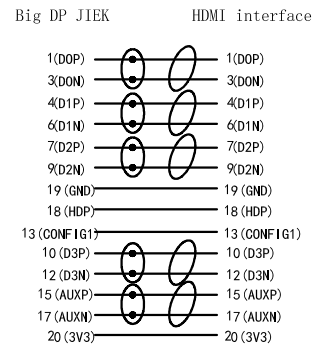

Item No.	Length
S3675	L=1m ± 15mm
S3676	L=2m ± 15mm
S3677	L=3m ± 15mm

Note: DP TO HDMI real machine detection

1. Signal source resolution UXGA: 1920 X 1080P
2. Refresh rate: 60HZ
3. The video shows no signal jitter, abnormal display such as smear, ghosting, and lack of color
4. The total length of the two ends of the test extension cable is 1000MM / MAX
5. Temperature resistance: 40-70 degrees Celsius

Version	ECN number	Description	Date	Changer
		TOLERANCE INCHES M/M 		
.X	.015	.030	Item No.: S3675, S3676, S3677	
.XX	.010	.010	Description: STANDARD Cable	
.XXX	.005	.05	DisplayPort, DP-HDTV, M/M Black	
DRAWN BY	Peter	CUSTOMER:		
CHECK BY	Keven	CUSTOMER NO.:		
APPD BY		SCALE	NONE	REV.
		UNIT	MM	A
		DATE	2022. 9. 27	1/1

4	IC model: PTN3361	1	SET
3	Interface information: HDMI, male connector, 20PIN gold plated. Gold-plated appearance, ABS version shell.	1	SET
2	Interface information: DP 20PIN, male connector, 20PIN pin, gold plated. Gold-plated appearance, black rubber core, ABS version shell, with hook, black.	1	SET
1	Wire model: CABLE 32#BC (2C+AL) * 4P + 32# BC * 6C + A	1	PCS
ITEM	STANDARD SPECIFICATION	Q' TYUN IT	