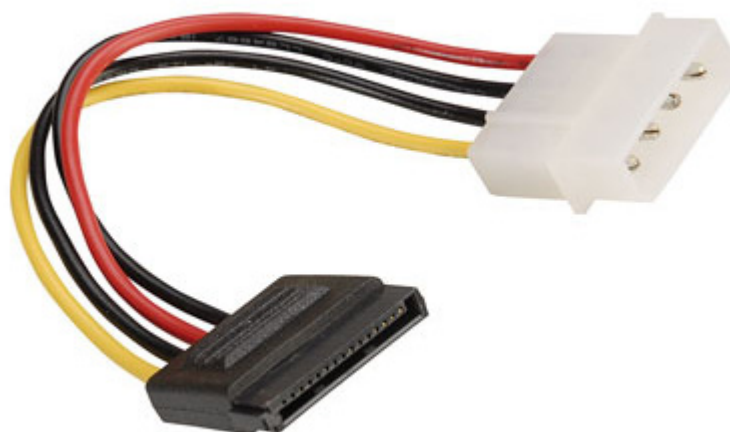

rotronic

Datenblatt - Fiche technique - Data sheet

11.03.1055

ROLINE Adapterkabel 4 pol. HDD / SATA,

ROLINE Câble d'alimentation int. serial ATA pour DD,

ROLINE Power Adapter Cable, 4-Pin HDD to SATA, 0.15 m

ROHS-COMPLIANT

LTR	REV.	DESCRIPTION	DATE
	B	ECN # 040716-1 CHANGE PACKING	07/16/04
	C	ECR # 080303-1 ADD ROHS,EDIT CONN,PACKING	03/03/08
	D	ECR # 080520-1 EDIT PACKING,ADD BARCODE NO.	05/20/08

NOTE:

- HOOK UP WIRE : UL1007 18AWG COLOR:YELLOW, BLACK, RED
- CONNECTOR :
 - P1 : 15 PIN SATA SOCKET CRIMP TYPE GOLD FLASH CONTACT 
 - P2 : 4 PIN MATE LOCK MALE
- HOUSING: JWT P/N: C5081H02-4P 
- TERMINAL: JWT P/N: C5081T0B-2 .
- HOOD: P1: MOLDED TYPE, PVC 45P, COLOR:BLACK(NK-K01)
- ELECTRICAL TEST: <1>100% OPEN SHORT & MIS WIRE TEST.
<2>>CONTACT RESISTANCE 3 Ohms MAX
<3>INSULATION RESISTANCE 20M Ohms MIN
- PACKING: EACH PC / POLYBAG + HEADER CARD(FDRAG04)+P/N LABEL
50 PCS / INNER CARTON WITH OUTER CARTON LABEL,
INNER CARTON SIZE: 230*220*120mm,
6 INNER CARTONS / MASTER CARTON,
MASTER CARTON SIZE: 460*380*245mm.
- 6.BAR CODE NO.: 7611990148547.

P1	P2
1, 2, 3	<u>YELLOW</u> 1
4, 5, 6	<u>BLACK</u> 2
7, 8, 9	<u>RED</u> 4
10, 11, 12	<u>BLACK</u> 3

Tolerance	Inch	M/M	Title		
X	.015	.30	Rotronic Co., Ltd.		
.XX	.010	.10	SERIAL ATA POWER SUPPLY CABLE		
.XXX	.005	.05	Customer P/N: 11.03.1055		
Draw	FANNIE 05/20/08		App'd	Customer T-RAG	
Check	Engr		Scale	NONE	Units
			Dwg No.	150-0327	REV:D
			Sheet	1/1	