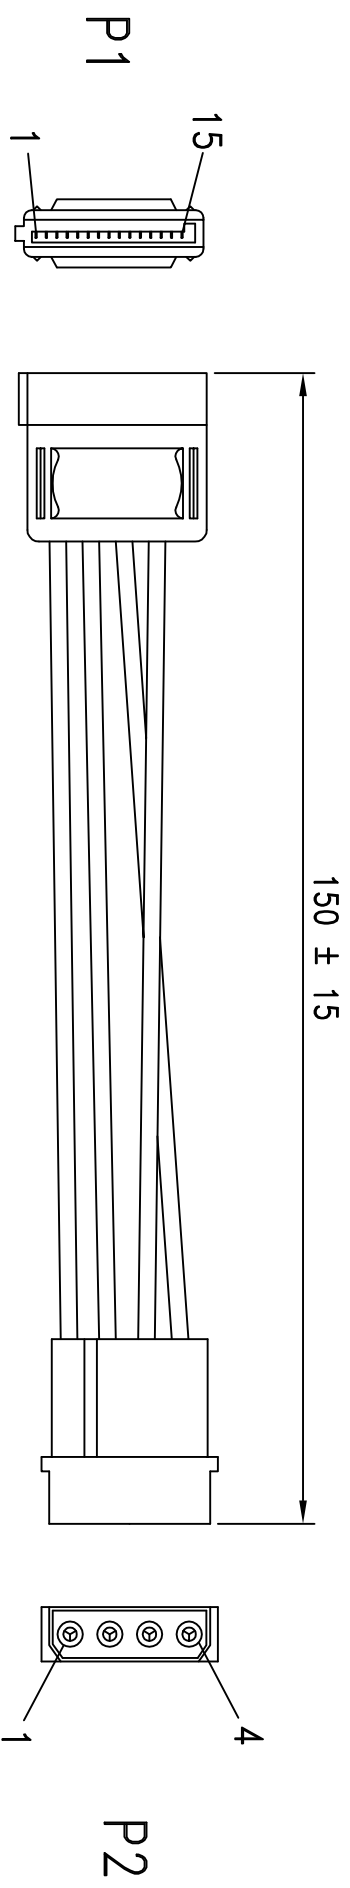

rotronic

Datenblatt - Fiche technique - Data sheet

11.03.1055

ROLINE Adapterkabel 4 pol. HDD / SATA,

ROLINE Câble d'alimentation int. serial ATA pour DD,

ROLINE Power Adapter Cable, 4-Pin HDD to SATA, 0.15 m

ROHS-COMPLIANT

LTR	REV.	DESCRIPTION	DATE
	B	ECN # 040716-1 CHANGE PACKING	07/16/04
	C	ECR # 080303-1 ADD ROHS,EDIT CONN,PACKING	03/03/08
	D	ECR # 080520-1 EDIT PACKING,ADD BARCODE NO.	05/20/08

NOTE:

- HOOK UP WIRE : UL1007 18AWG COLOR:YELLOW, BLACK, RED
- CONNECTOR :
 - P1 : 15 PIN SATA SOCKET CRIMP TYPE GOLD FLASH CONTACT 
 - P2 : 4 PIN MATE LOCK MALE
- HOUSING: JWT P/N: C5081H02-4P 
- TERMINAL: JWT P/N: C5081T0B-2 .
- HOOD: P1: MOLDED TYPE, PVC 45P, COLOR:BLACK(NK-K01)
- ELECTRICAL TEST: <1>100% OPEN SHORT & MIS WIRE TEST.
<2>>CONTACT RESISTANCE 3 Ohms MAX
<3>INSULATION RESISTANCE 20M Ohms MIN
- PACKING: EACH PC / POLYBAG + HEADER CARD(FDRAG04)+P/N LABEL
50 PCS / INNER CARTON WITH OUTER CARTON LABEL,
INNER CARTON SIZE: 230*220*120mm,
6 INNER CARTONS / MASTER CARTON,
MASTER CARTON SIZE: 460*380*245mm.
- 6.BAR CODE NO.: 7611990148547.

P1	P2
1, 2, 3	<u>YELLOW</u> 1
4, 5, 6	<u>BLACK</u> 2
7, 8, 9	<u>RED</u> 4
10, 11, 12	<u>BLACK</u> 3

Tolerance	Inch	M/M	Title		
X	.015	.30	Rotronic Co., Ltd.		
.XX	.010	.10	SERIAL ATA POWER SUPPLY CABLE		
.XXX	.005	.05	Customer P/N: 11.03.1055		
Draw	FANNIE 05/20/08		App'd	Customer T-RAG	
Check	Engr		Scale	NONE	Units
			Dwg No.	150-0327	REV:D
			Sheet	1/1	