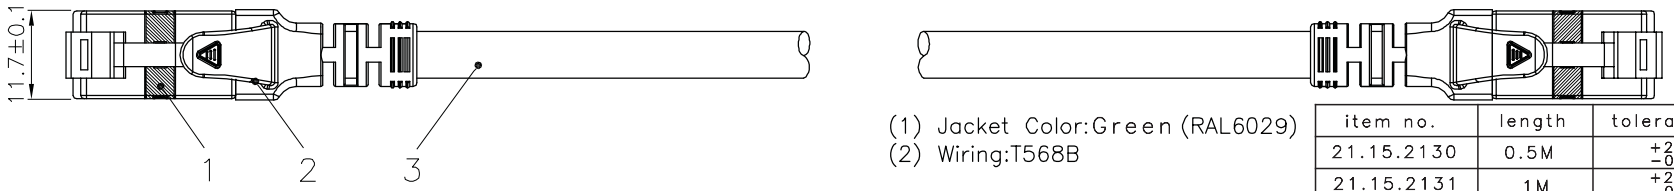

C

C

Specification :

1. Material :
1. RJ45 Plug : (JE P/N : PUS8850)
     1. Housing : Polycarbonate, UL 94V-2, Transparent color
     2. Contact material : Phosphor Bronze with 50-60 micro-inch Nickel plated
     3. Contact finished : Min. 50 micro-inch Gold plated on surface contact area
     4. Shield : Bronze with Nickel plated
  2. SR : SR-V95 FOR S/FTP Boot with nose
  3. Cable :
     1. Jacket : LSOH
     2. Conductor : 26 AWG stranded copper
     3. Isolation : PE
     4. Shield : Aluminum Foil Shielded for Each Pair, copper clad with steel braid
  4. Cable structure : S/FTP, 4 twisted pair
  5. Minimum Banding Radius: 50mm

item no.	length	tolerance
21.15.2130	0.5M	+20 -0
21.15.2131	1M	+20 -0
21.15.2132	2M	+20 -10
21.15.2133	3M	+20 -10
21.15.2135	5M	+30 -20
21.15.2136	7M	+30 -20
21.15.2137	10M	+30 -20
21.15.2138	15M	+30 -20
21.15.2139	20M	+70 -30

D

D

item no	21.15.2130	21.15.2131	21.15.2132	21.15.2133	21.15.2135
	21.15.2136	21.15.2137	21.15.2138	21.15.2139	
Desc	ROLINE Cat 6 S/FTP Patch Cord,LSOH.Component Level,green				
"#": Matching DIM.	DRAWING	25.Aug.2015	byz		
"*": Important DIM.	CHECK	25.Aug.2015	Jane		
Others General DIM.	APPROVAL	25.Aug.2015	Jaimy		
GENERAL TOLERANCE OF DIMENSIONS	DATE		NAME		
	SCALE	1/1 (A4)	UNIT	mm	
X.XXX ±0.005 X.XX ±0.05 X.X ±0.1	DRAWING NO.				
DRAWING CLASSIFICATION		S	SHEET	1 OF 1	

No.	MODIFIED AREA	ORIGINAL	MODIFY	DATE	MODIFIER

1 2 3 4 5 6 10cm