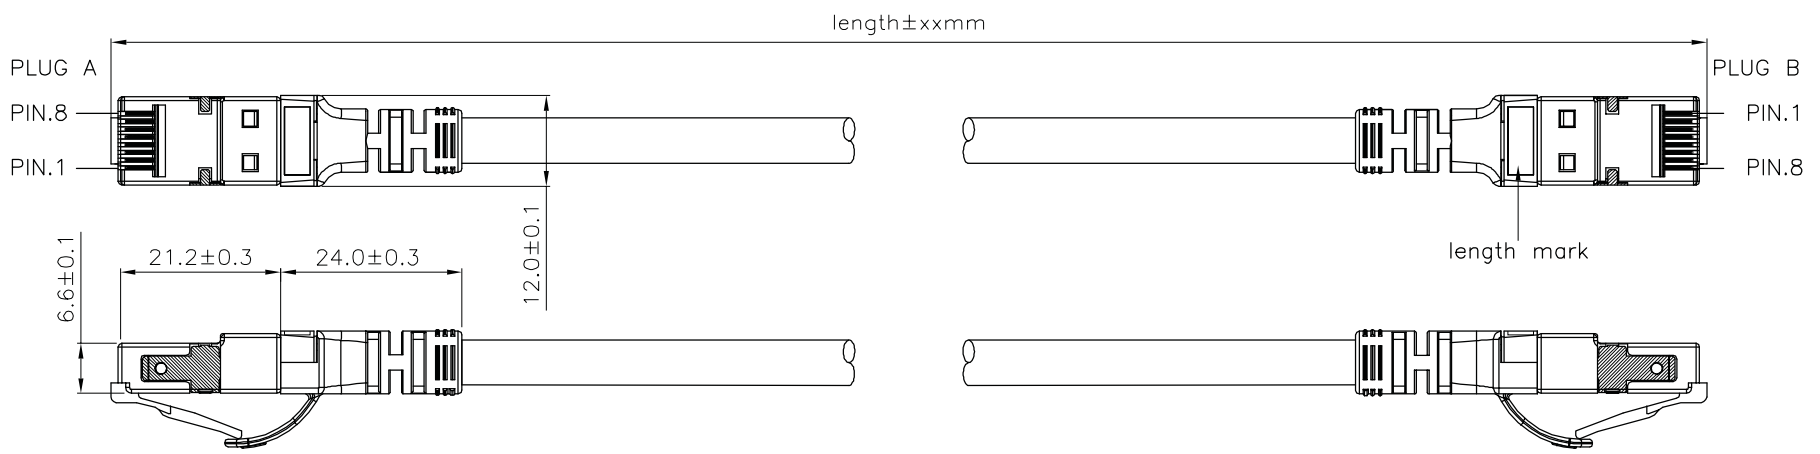

1 2 3 4 5 6

A

A

B

B

roline S/FTP PATCH CABLE 26AWG 4PR ISO/IEC 11801 & EN50288 CAT.6 LSOH XXXXXXXX-X

C

C

Specification :

- Material :
- RJ45 Plug : (JE P/N : PUS8850)
 - Housing : Polycarbonate, UL 94V-2, Transparent color
 - Contact material : Phosphor Bronze with 50-60 micro-inch Nickel plated
 - Contact finished : Min. 50 micro-inch Gold plated on surface contact area
 - Shield : Bronze with Nickel plated
 - SR : SR-V95 FOR S/FTP Boot with nose
 - Cable :
 - Jacket : LSOH
 - Conductor : 26 AWG stranded copper
 - Isolation : PE
 - Shield : Aluminum Foil Shielded for Each Pair, copper clad with steel braid
 - Cable structure : S/FTP, 4 twisted pair
 - Minimum Banding Radius: 50mm

item no.	length	tolerance
21.15.2130	0.5M	+20 -0
21.15.2131	1M	+20 -0
21.15.2132	2M	+20 -10
21.15.2133	3M	+20 -10
21.15.2135	5M	+30 -20
21.15.2136	7M	+30 -20
21.15.2137	10M	+30 -20
21.15.2138	15M	+30 -20
21.15.2139	20M	+70 -30

D

D

item no	21.15.2130	21.15.2131	21.15.2132	21.15.2133	21.15.2135
	21.15.2136	21.15.2137	21.15.2138	21.15.2139	
Desc	ROLINE Cat 6 S/FTP Patch Cord,LSOH.Component Level,green				
"#": Matching DIM.	DRAWING	25.Aug.2015	byz		
"*": Important DIM.	CHECK	25.Aug.2015	Jane		
Others General DIM.	APPROVAL	25.Aug.2015	Jaimy		
GENERAL TOLERANCE OF DIMENSIONS	DATE		NAME		
	SCALE	1/1 (A4)	UNIT	mm	
X.XXX ±0.005 X.XX ±0.05 X.X ±0.1	DRAWING NO.				
DRAWING CLASSIFICATION		S	SHEET	1 OF 1	