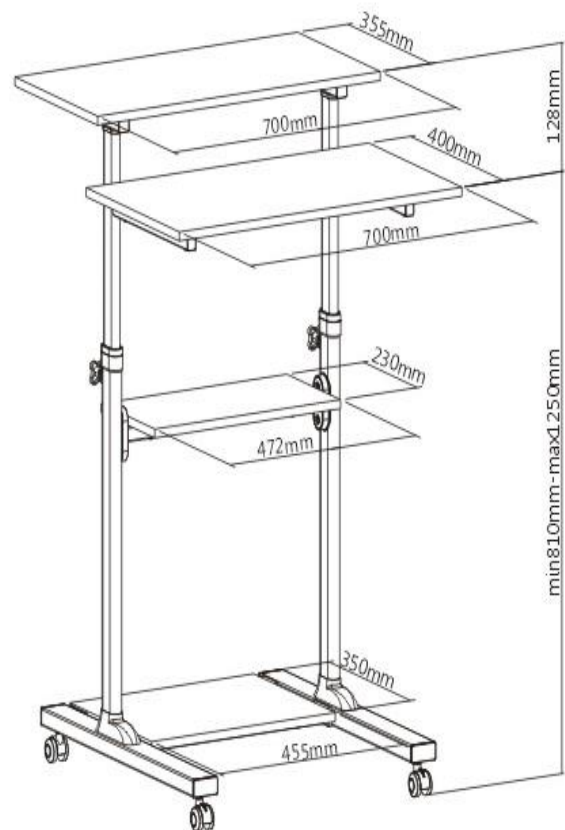

Datenblatt - Fiche technique - Data sheet

**17.02.1547**

ROLINE PC-Steht-Arbeitsplatz, schwarz / grau

ROLINE Poste de travail pour station debout, noir/gris

ROLINE PC Standing Workstation, black / gray

Item no.: 17.02.1547

## ROLINE Computer Workstation, adjustable height, black

### Features:

- Compact Height-adjustable Computer Table
- Easy height adjustments for sitting or standing use
- Rotary knobs provide additional security after adjusting to a desired height
- 4x 1.5" casters offer maximum mobility (2 lockable)
- Desk Height Range: 938-1378 mm
- Loading: max. 60 kg
- Material: E1 Board/Plastic/Steel